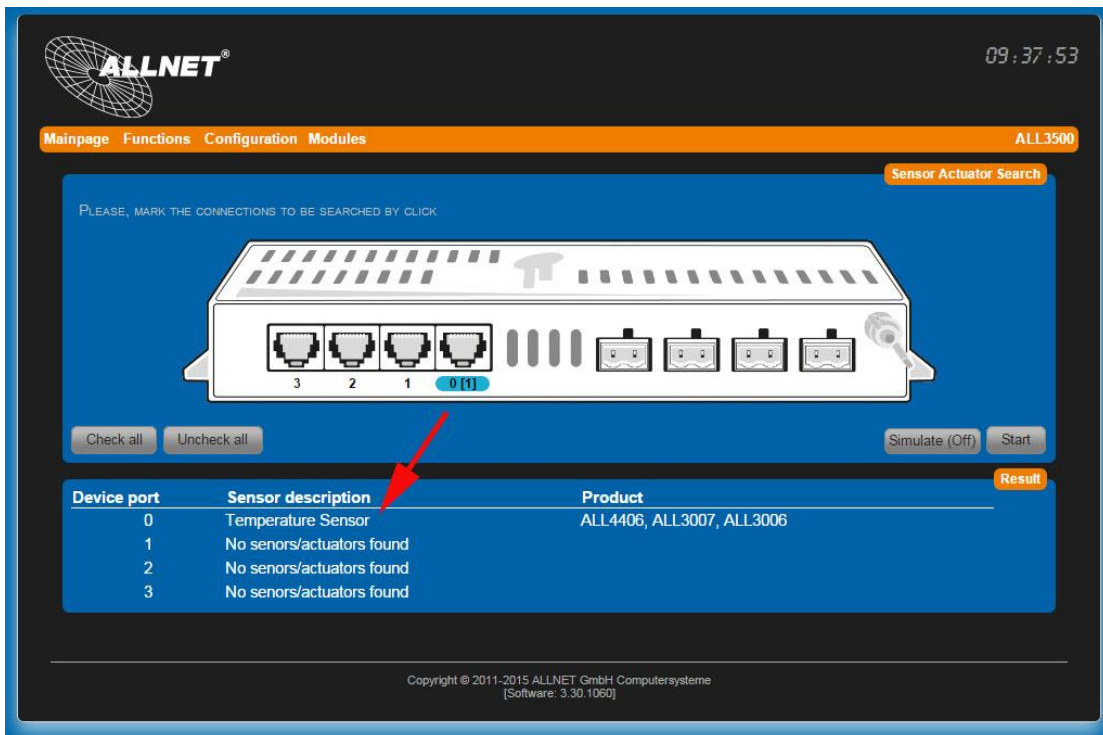

# Manual Sensor Actuator Search - 3.3x Applicable firmware version

Step 1:

Open the "Configuration" tab and click "Sensor Actuator Search".

Step 2:

For a new search click on "Check All".

Click "Simulate (On)", the sensor is not automatically applied to the Mainpage. In our case, we leave this feature off.

Step 3:

Now click on "Start". The search is animated and the sensors found are displayed below.

Step 4:

If the search is successfully completed, click on the tab "Mainpage" on "Overview".

The sensor will be displayed on the home page and can be further configured.