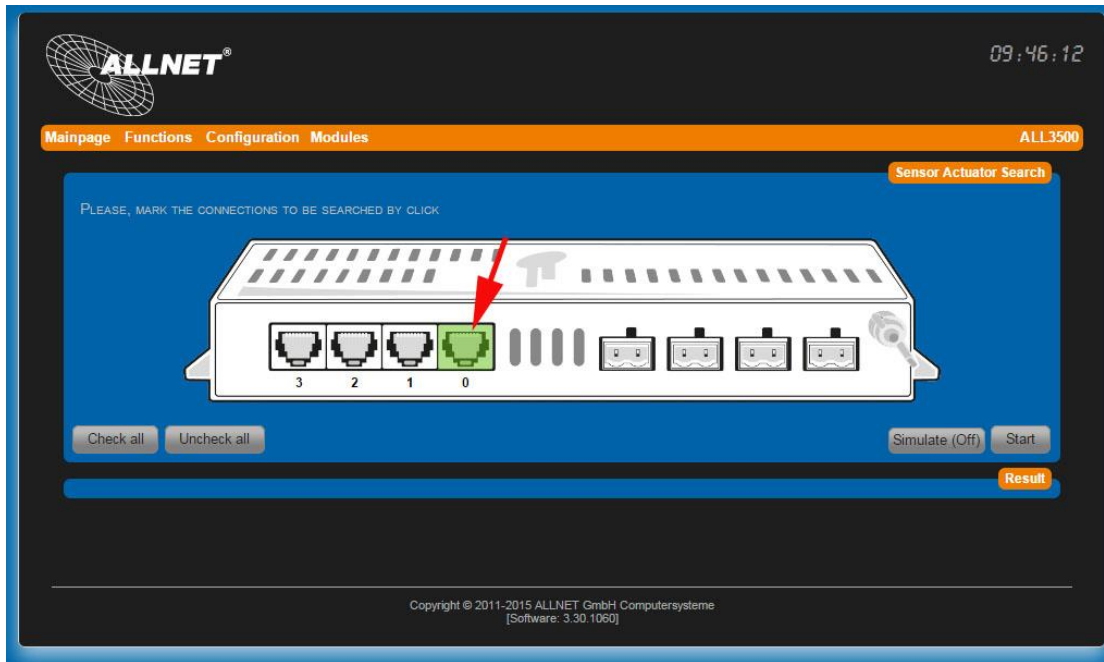

# Manual Sensor Actuator Search - 3.3x Applicable firmware version

Step 1:

Open the "Configuration" tab and click "Sensor Actuator Search".

Step 2:

For a new search click on "Check All".

Click "Simulate (On)", the sensor is not automatically applied to the Mainpage. In our case, we leave this feature off.

Step 3:

Now click on "Start". The search is animated and the sensors found are displayed below.

Step 4:

If the search is successfully completed, click on the tab "Mainpage" on "Overview".

The sensor will be displayed on the home page and can be further configured.