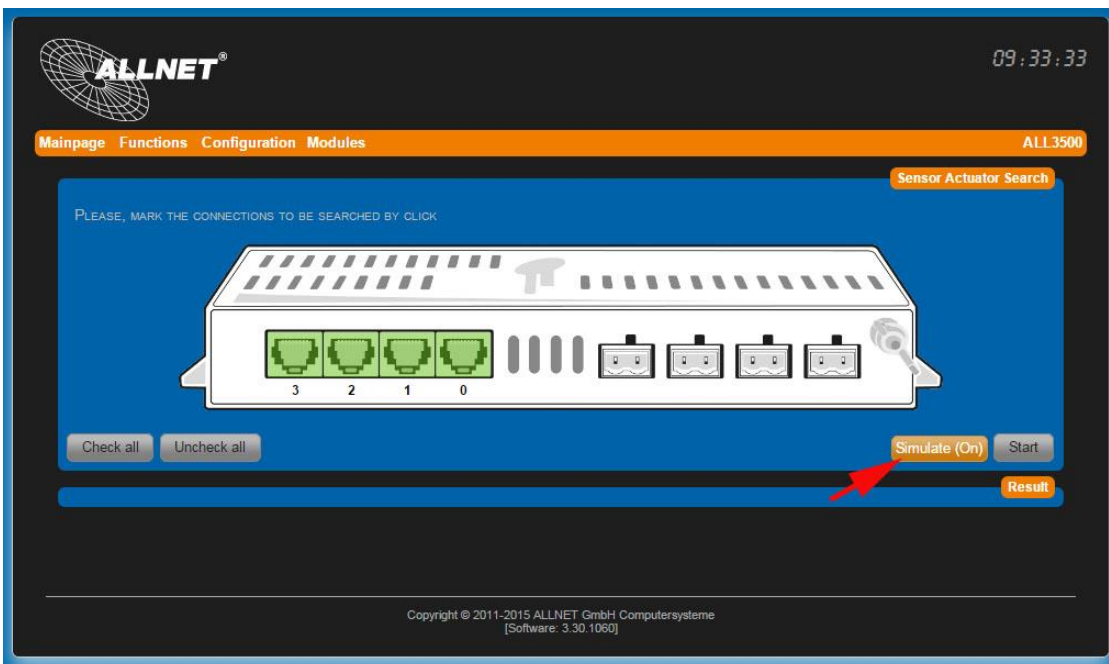

# Manual Sensor Actuator Search - 3.3x Applicable firmware version

Step 1:

Open the "Configuration" tab and click "Sensor Actuator Search".

Step 2:

For a new search click on "Check All".

Click "Simulate (On)", the sensor is not automatically applied to the Mainpage. In our case, we leave this feature off.

Step 3:

Now click on "Start". The search is animated and the sensors found are displayed below.

Step 4:

If the search is successfully completed, click on the tab "Mainpage" on "Overview".

The sensor will be displayed on the home page and can be further configured.