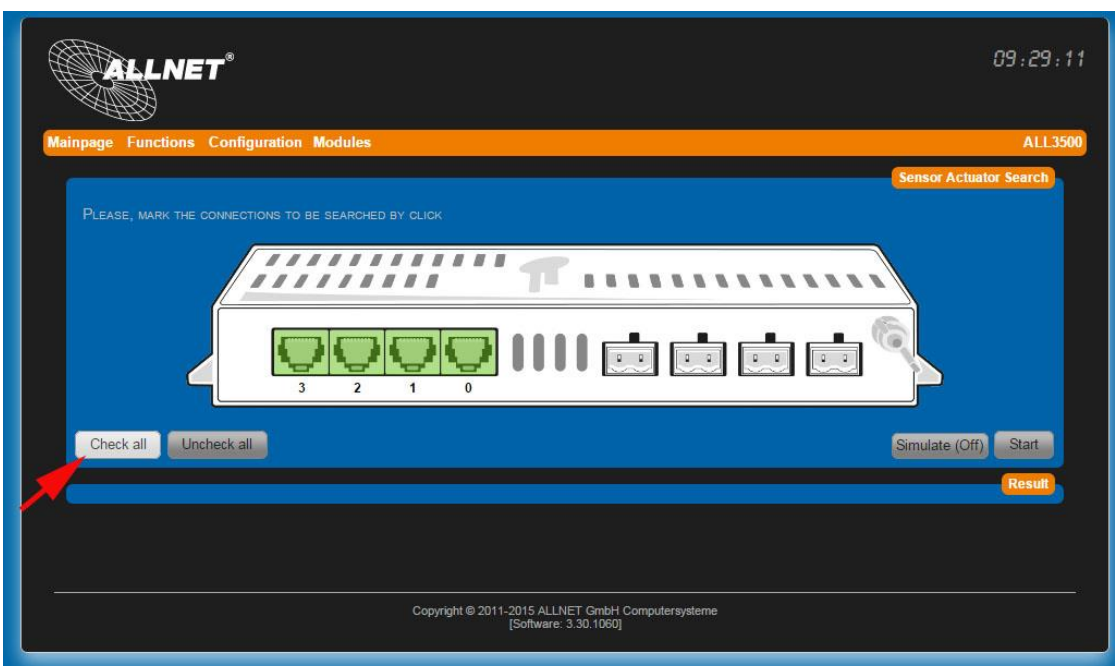

# Manual Sensor Actuator Search - 3.3x Applicable firmware version

Step 1:

Open the "Configuration" tab and click "Sensor Actuator Search".

Step 2:

For a new search click on "Check All".

Click "Simulate (On)", the sensor is not automatically applied to the Mainpage. In our case, we leave this feature off.

Step 3:

Now click on "Start". The search is animated and the sensors found are displayed below.

Step 4:

If the search is successfully completed, click on the tab "Mainpage" on "Overview".

The sensor will be displayed on the home page and can be further configured.