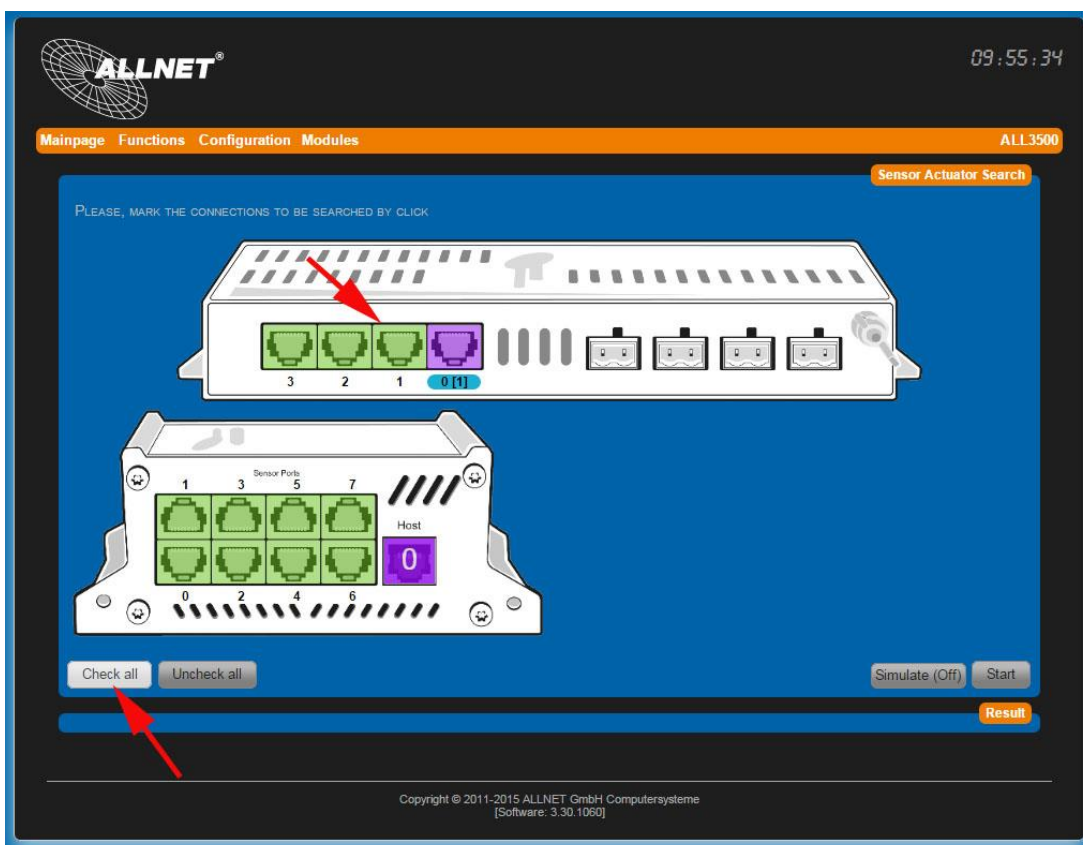

# Manual Sensor Actuator Search - 3.3x Applicable firmware version

Step 1:

Open the "Configuration" tab and click "Sensor Actuator Search".

Step 2:

For a new search click on "Check All".

Click "Simulate (On)", the sensor is not automatically applied to the Mainpage. In our case, we leave this feature off.

Step 3:

Now click on "Start". The search is animated and the sensors found are displayed below.

Step 4:

If the search is successfully completed, click on the tab "Mainpage" on "Overview".

The sensor will be displayed on the home page and can be further configured.

## Step2:

We click again on "Start" and the search will begin at all green ports.