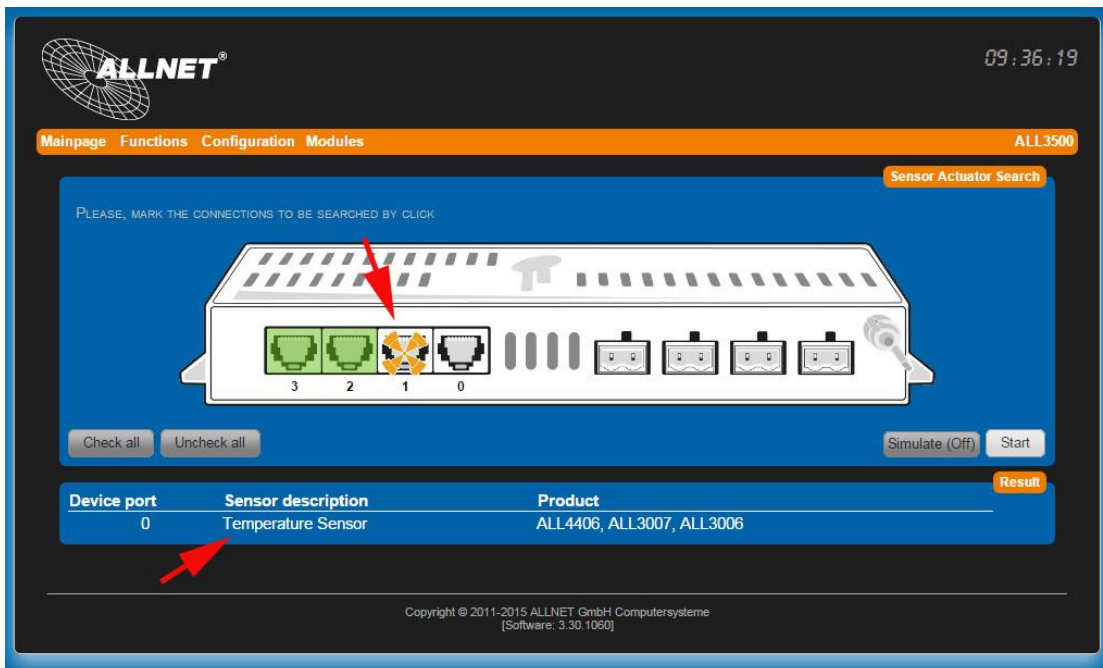

# Manual Sensor Actuator Search - 3.3x Applicable firmware version

Step 1:

Open the "Configuration" tab and click "Sensor Actuator Search".

Step 2:

For a new search click on "Check All".

Click "Simulate (On)", the sensor is not automatically applied to the Mainpage. In our case, we leave this feature off.

Step 3:

Now click on "Start". The search is animated and the sensors found are displayed below.

Step 4:

If the search is successfully completed, click on the tab "Mainpage" on "Overview".

The sensor will be displayed on the home page and can be further configured.