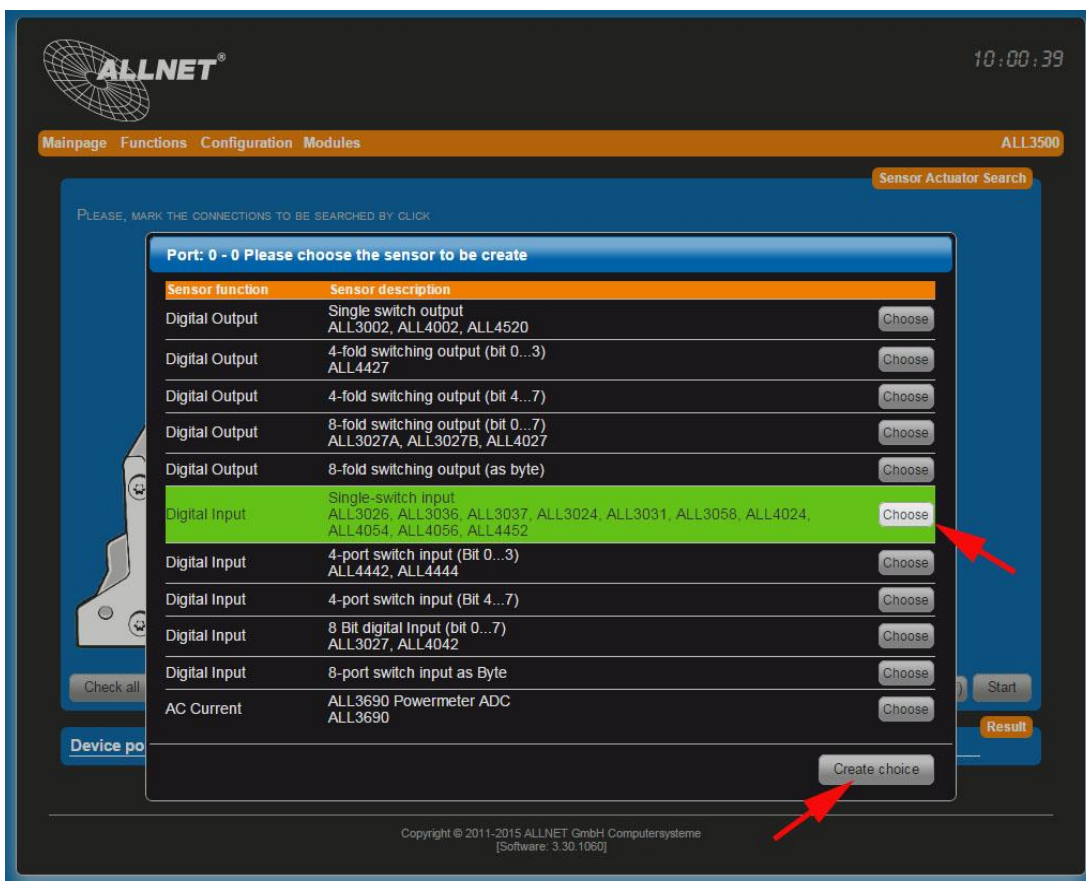

Schritt 3:

In our case, depends on a stroke motion "ALL4452". This is a single switching input. Please click on "Select" button. The sensor array is marked "green". Then we click on "Create selection".